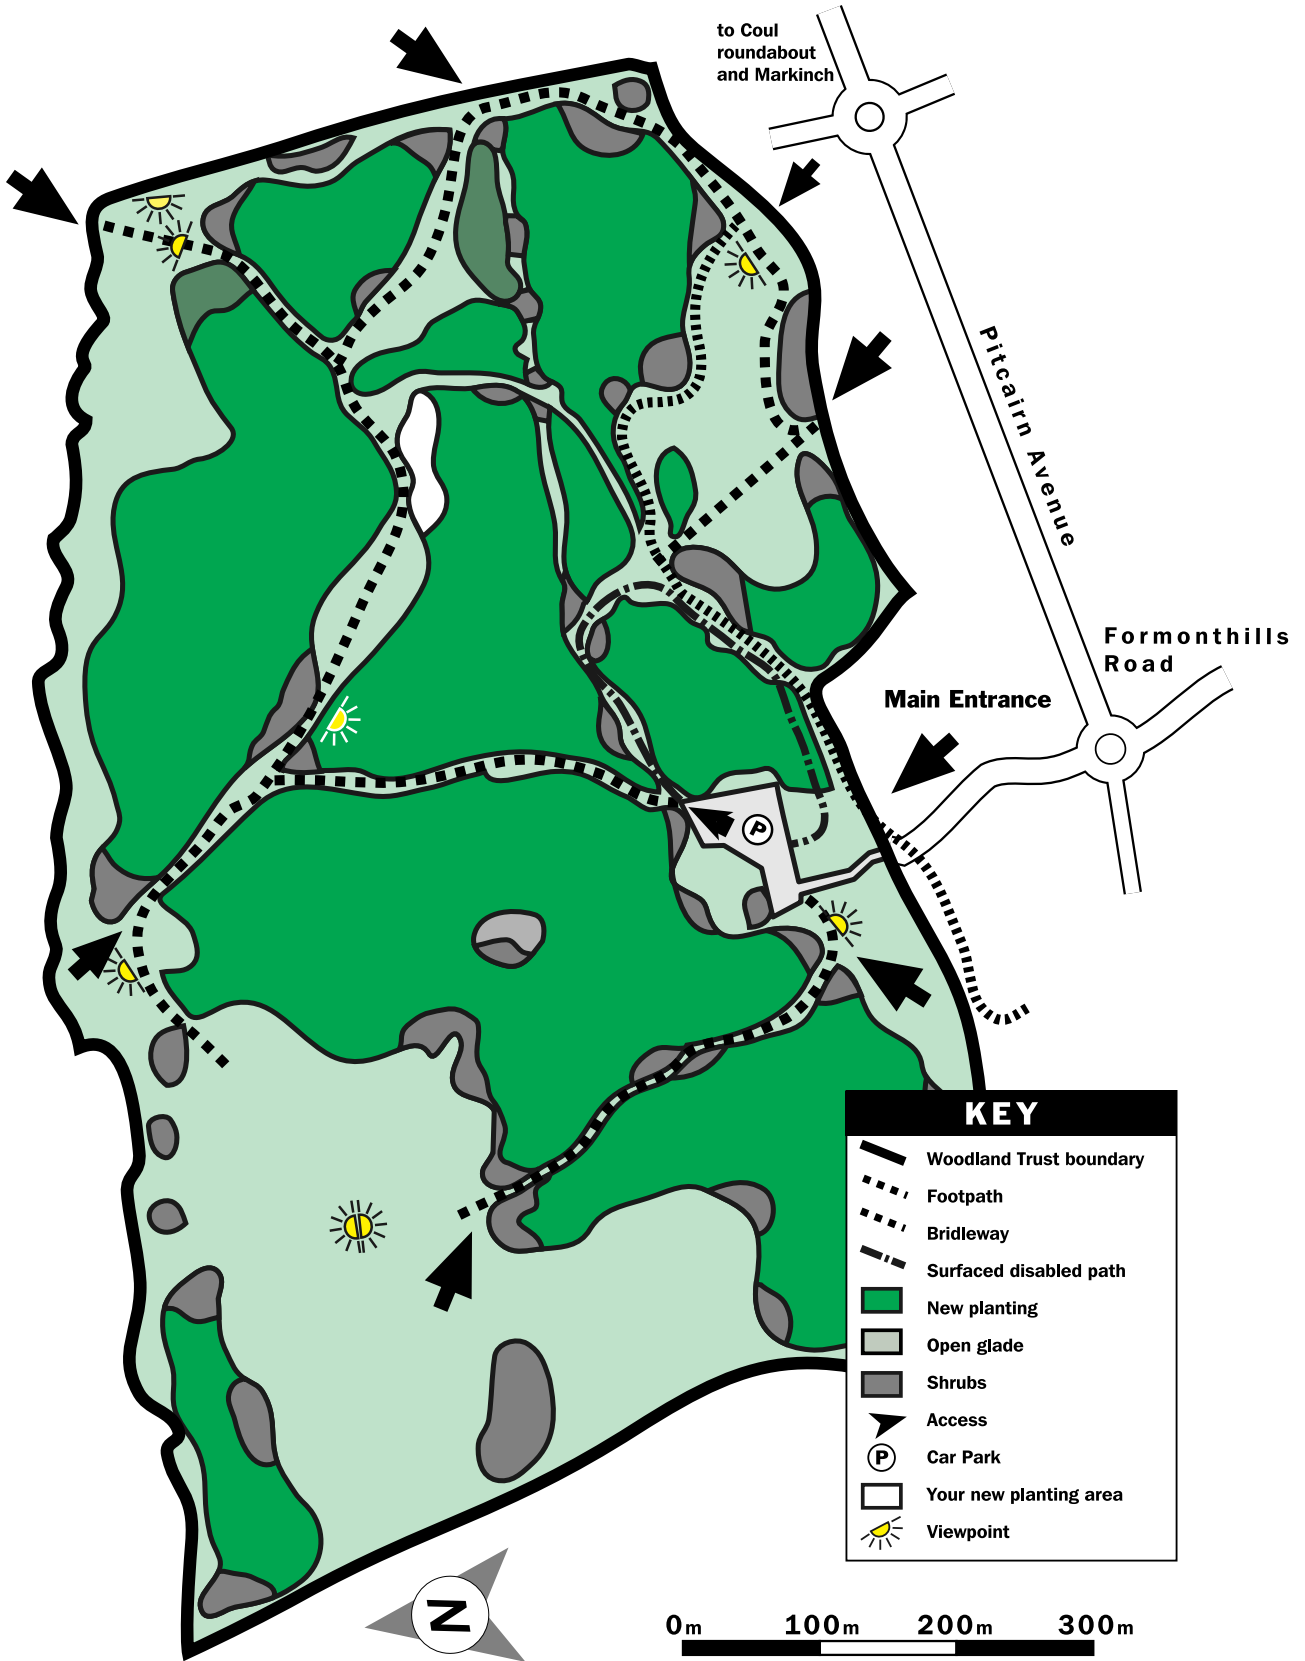

toptree

Formonthills

KEY

- Woodland Trust boundary
- Footpath
- Bridleway
- Surfaced disabled path
- New planting
- Open glade
- Shrubs
- Access
- Car Park
- Your new planting area
- Viewpoint